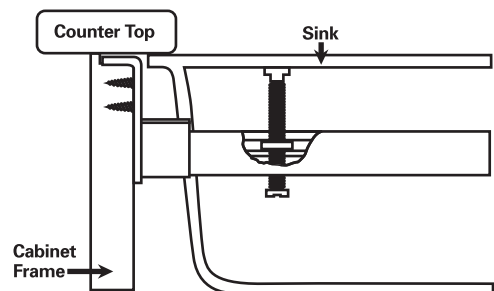

PATENTED SINK UNDERMOUNTER™

- Easily undermounts any sink - including ovals and rounds
- For stone and solid surface countertop sink installations
- Fully adjustable and removable
- Installs side to side, front to back or in a corner

- SUPPORTS the HEAVIEST SINKS
- Extruded aluminum rails
- 25", 36" and 50" lengths trim easily

ELIMINATES COSTLY CALL BACKS

VANCE INDUSTRIES, Inc.
230 Sivert Court Bensenville, IL 60106
630-694-8500 phone 630-694-8501 fax
www.vanceind.com