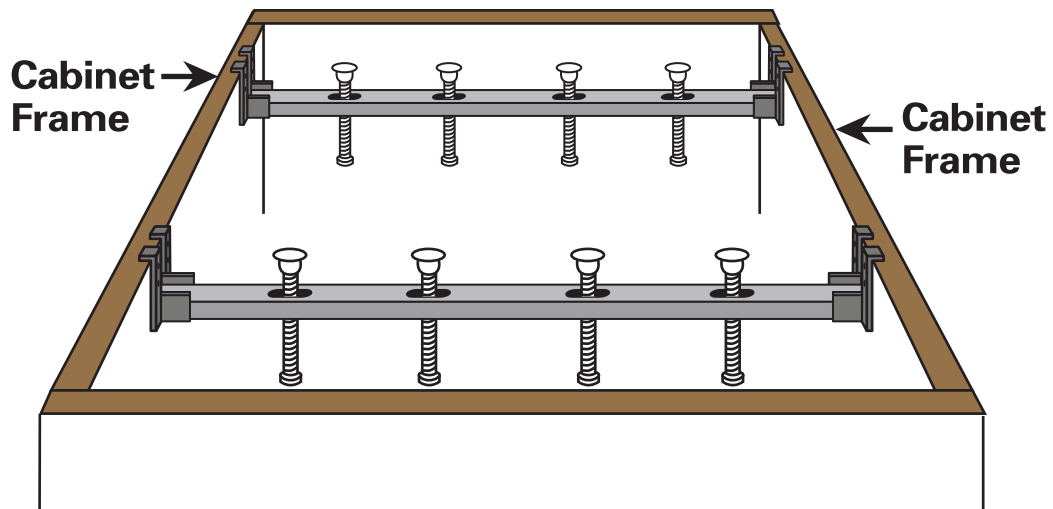

PATENTED SINK UNDERMOUNTER™

- Easily undermounts any sink - including ovals and rounds
- For stone and solid surface countertop sink installations
- Fully adjustable and removable
- Installs side to side, front to back or in a corner

- SUPPORTS the HEAVIEST SINKS
- Extruded aluminum rails
- 25", 36" and 50" lengths trim easily

ELIMINATES COSTLY CALL BACKS

VANCE INDUSTRIES, Inc.
230 Sivert Court Bensenville, IL 60106
630-694-8500 phone 630-694-8501 fax
www.vanceind.com