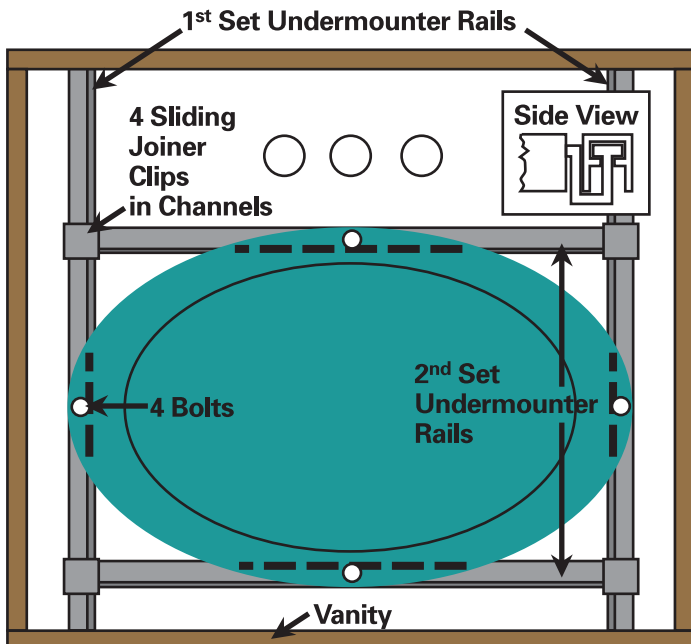

PATENTED SINK UNDERMOUNTER™

- Easily undermounts any sink - including ovals and rounds
- For stone and solid surface countertop sink installations
- Fully adjustable and removable
- Installs side to side, front to back or in a corner

- SUPPORTS the HEAVIEST SINKS
- Extruded aluminum rails
- 25", 36" and 50" lengths trim easily

ELIMINATES COSTLY CALL BACKS

VANCE INDUSTRIES, Inc.
230 Sivert Court Bensenville, IL 60106
630-694-8500 phone 630-694-8501 fax
www.vanceind.com